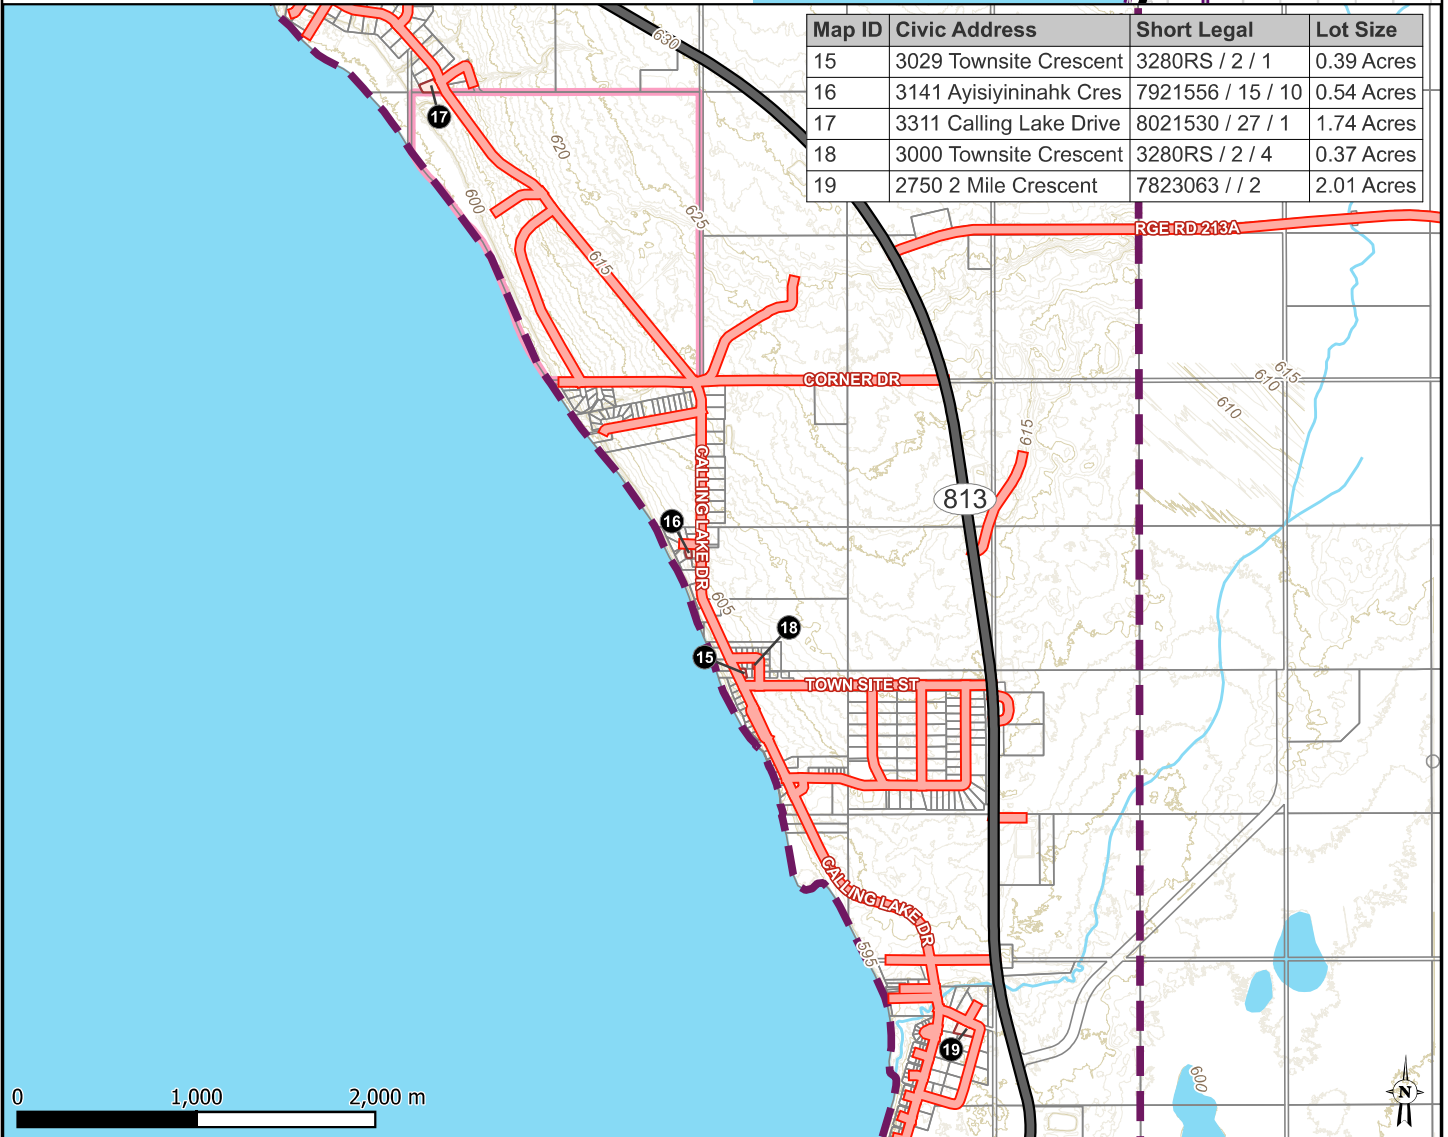

MD OF  
**OPPORTUNITY**  
ᓃᓄᓐᓂᓐᓂᓐ

Calling Lake

Map ID	Civic Address	Short Legal	Lot Size
15	3029 Townsite Crescent	3280RS / 2 / 1	0.39 Acres
16	3141 Ayisiyinihahk Cres	7921556 / 15 / 10	0.54 Acres
17	3311 Calling Lake Drive	8021530 / 27 / 1	1.74 Acres
18	3000 Townsite Crescent	3280RS / 2 / 4	0.37 Acres
19	2750 2 Mile Crescent	7823063 // 2	2.01 Acres

0 1,000 2,000 m

**Land Parcels**

Contact Taxation Dept

Lot Available

Other Parcels

Contours (1m elevation)

Hamlet Boundary

The MD of Opportunity makes no representation or warranties regarding the information contained in this document, including, without limitation, whether said information is accurate or complete. Persons using this document do so solely at their own risk, and the MD of Opportunity shall have no liability to such persons for any loss or damage whatsoever.