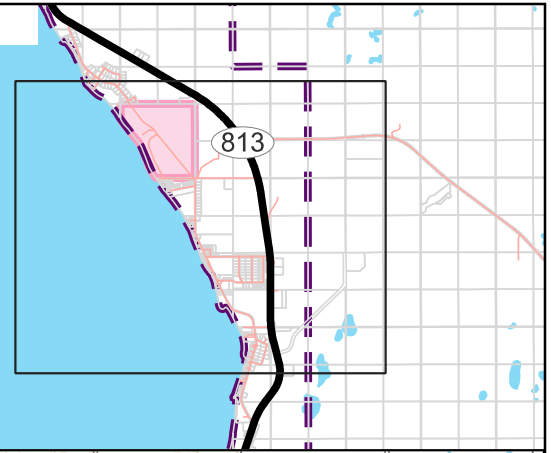

MD OF  
**OPPORTUNITY**  
ᓃᓄᓐᓂᓐᓂᓐ

Calling Lake

Map ID	Civic Address	Short Legal	Lot Size
15	3029 Townsite Crescent	3280RS / 2 / 1	0.39 Acres
16	3141 Ayisiyinihahk Cres	7921556 / 15 / 10	0.54 Acres
17	3311 Calling Lake Drive	8021530 / 27 / 1	1.74 Acres
18	3000 Townsite Crescent	3280RS / 2 / 4	0.37 Acres
19	2750 2 Mile Crescent	7823063 // 2	2.01 Acres

0 1,000 2,000 m

**Land Parcels**

Contact Taxation Dept

Lot Available

Other Parcels

Contours (1m elevation)

Hamlet Boundary

The MD of Opportunity makes no representation or warranties regarding the information contained in this document, including, without limitation, whether said information is accurate or complete. Persons using this document do so solely at their own risk, and the MD of Opportunity shall have no liability to such persons for any loss or damage whatsoever.