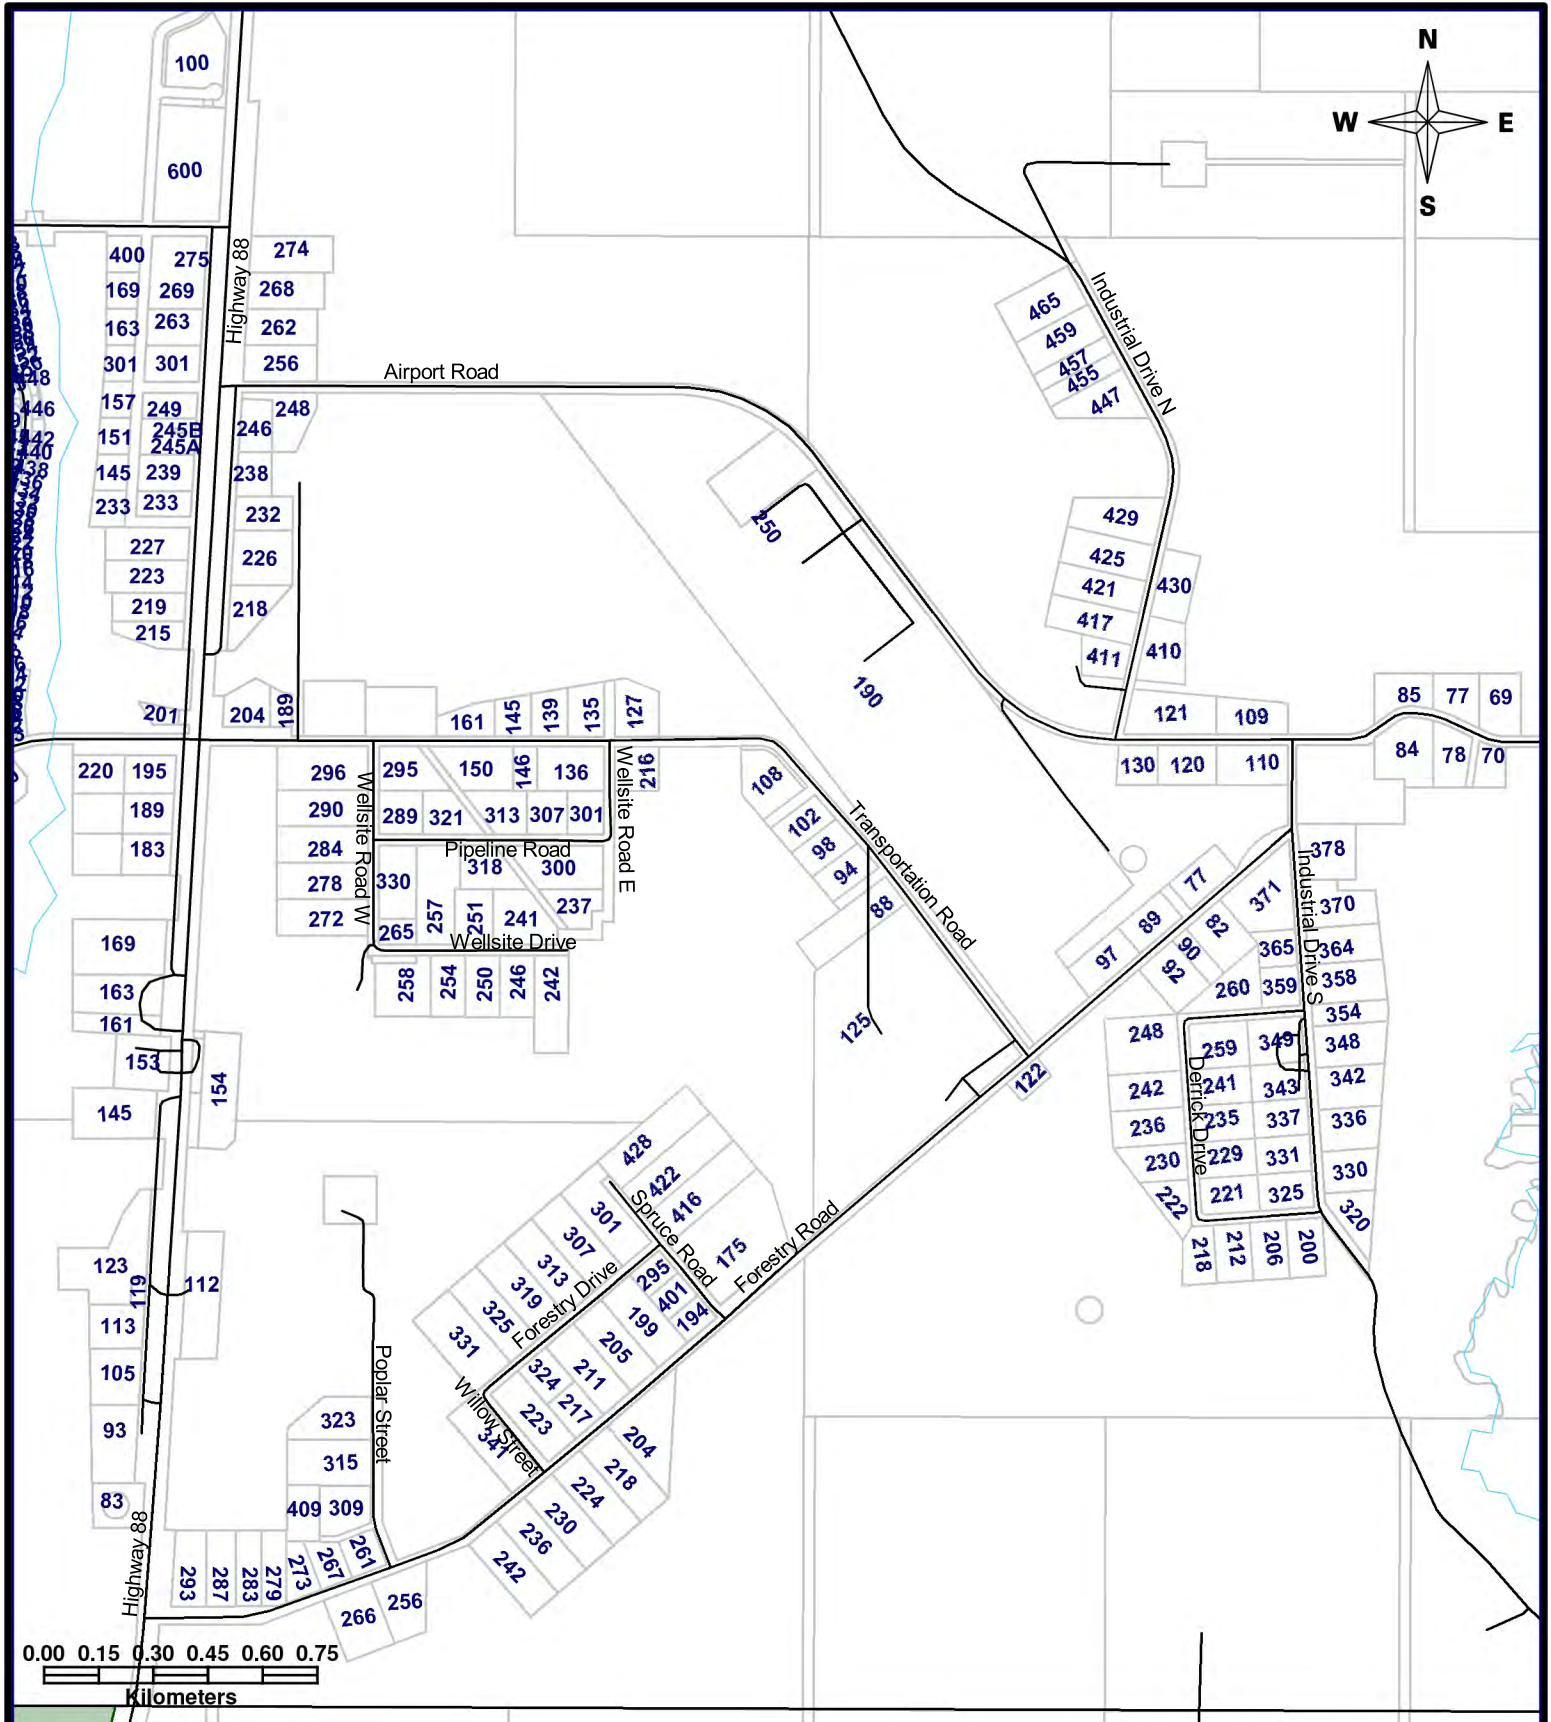

MD of Opportunity No. 17 Map 1

The MD of Opportunity makes no representation or warranties regarding the information contained in this document, including, without limitation, whether said information is accurate or complete. Persons using this document do so solely at their own risk, and the MD of Opportunity shall have no liability to such persons for any loss or damage whatsoever.

This document shall not be copied or distributed to any person without the express written consent of the MD of Opportunity.