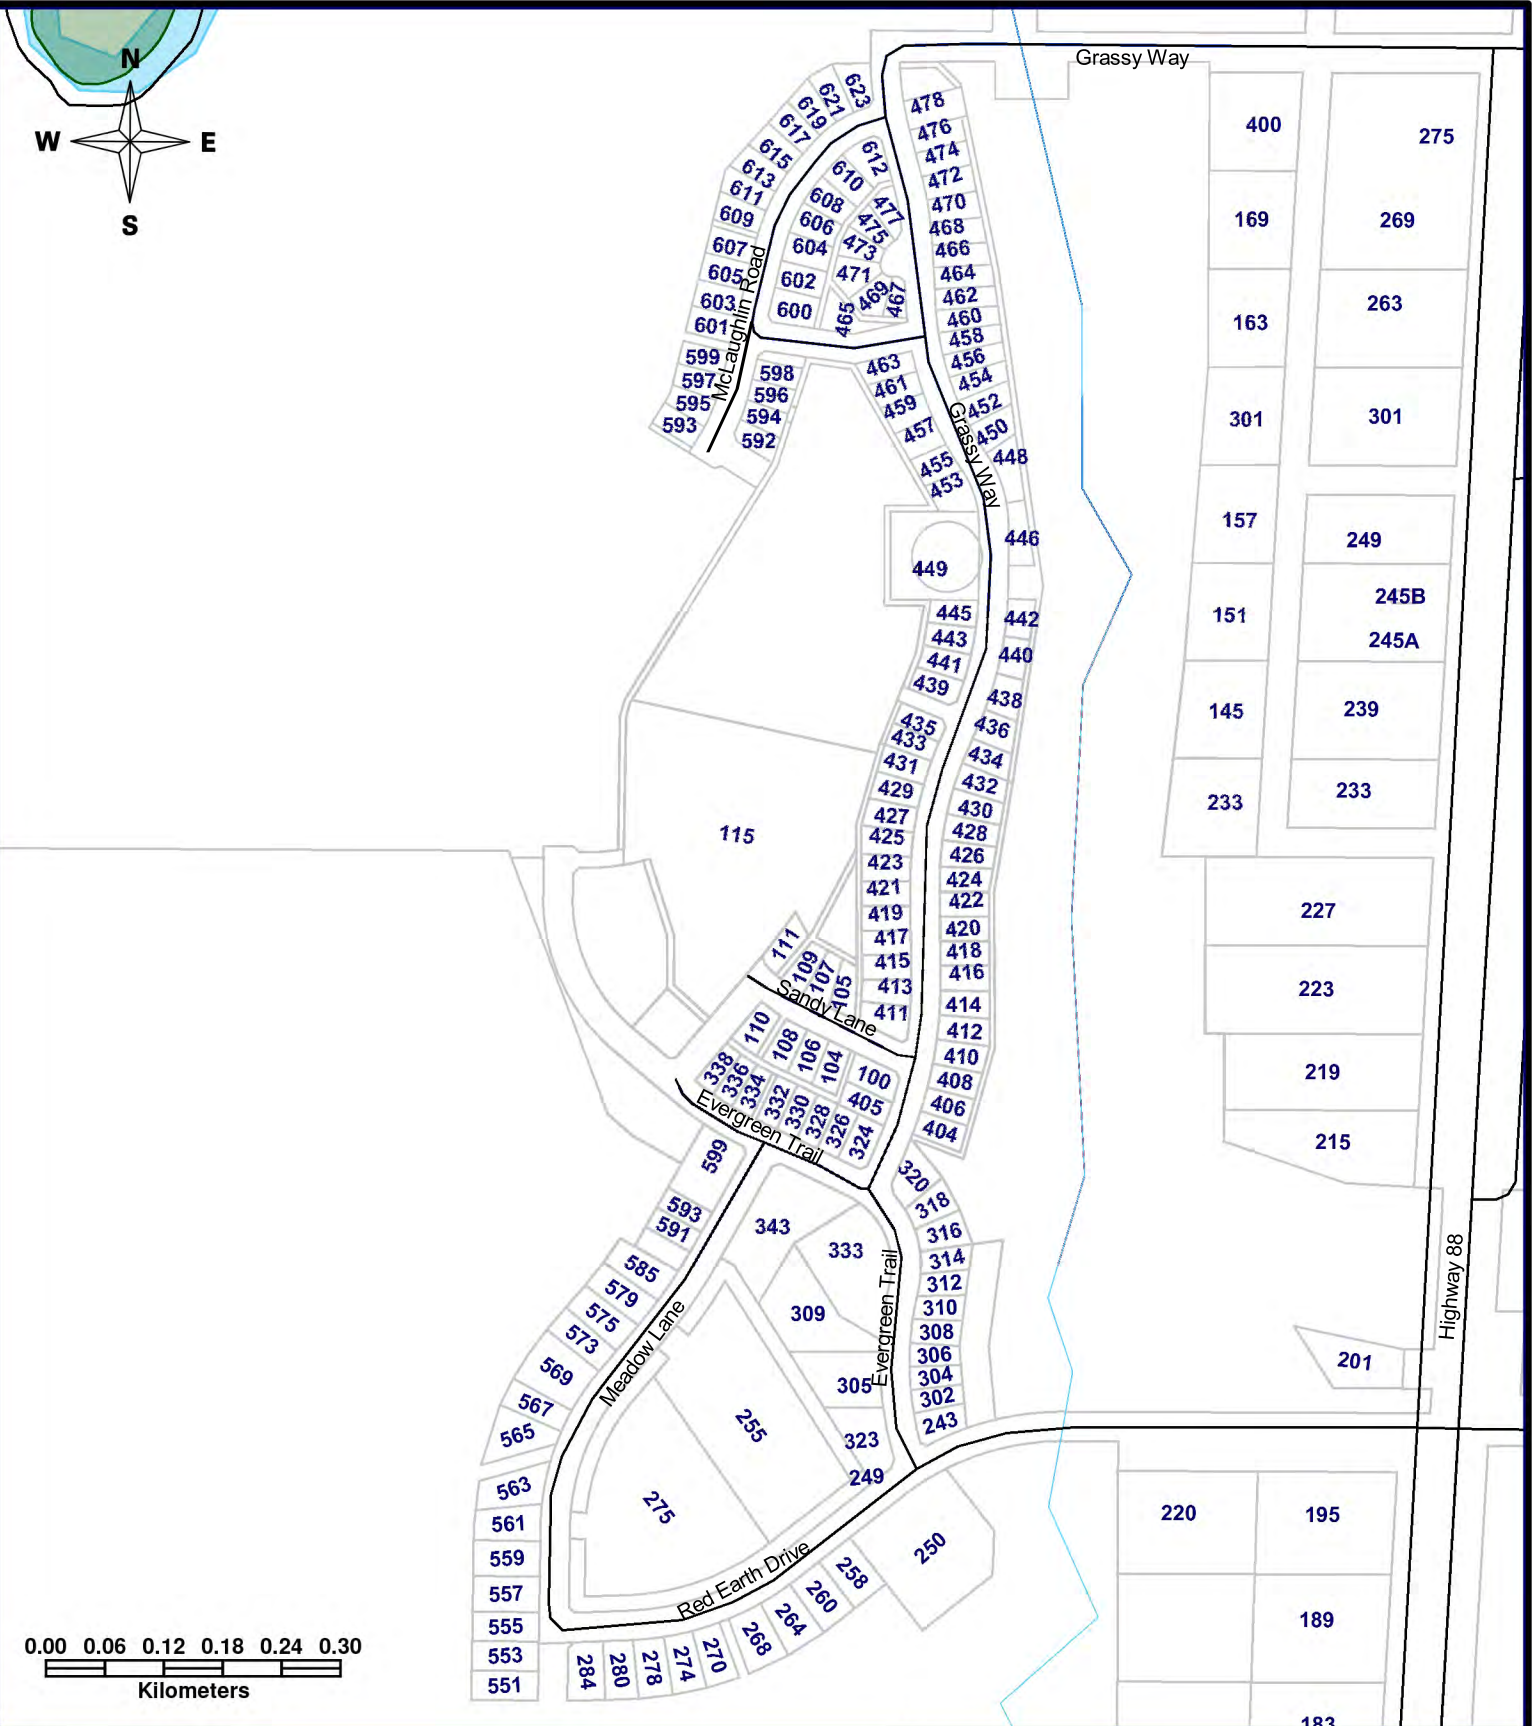

MD of Opportunity No. 17 Map 2

The MD of Opportunity makes no representation or warranties regarding the information contained in this document, including, without limitation, whether said information is accurate or complete. Persons using this document do so solely at their own risk, and the MD of Opportunity shall have no liability to such persons for any loss or damage whatsoever.

This document shall not be copied or distributed to any person without the express written consent of the MD of Opportunity.